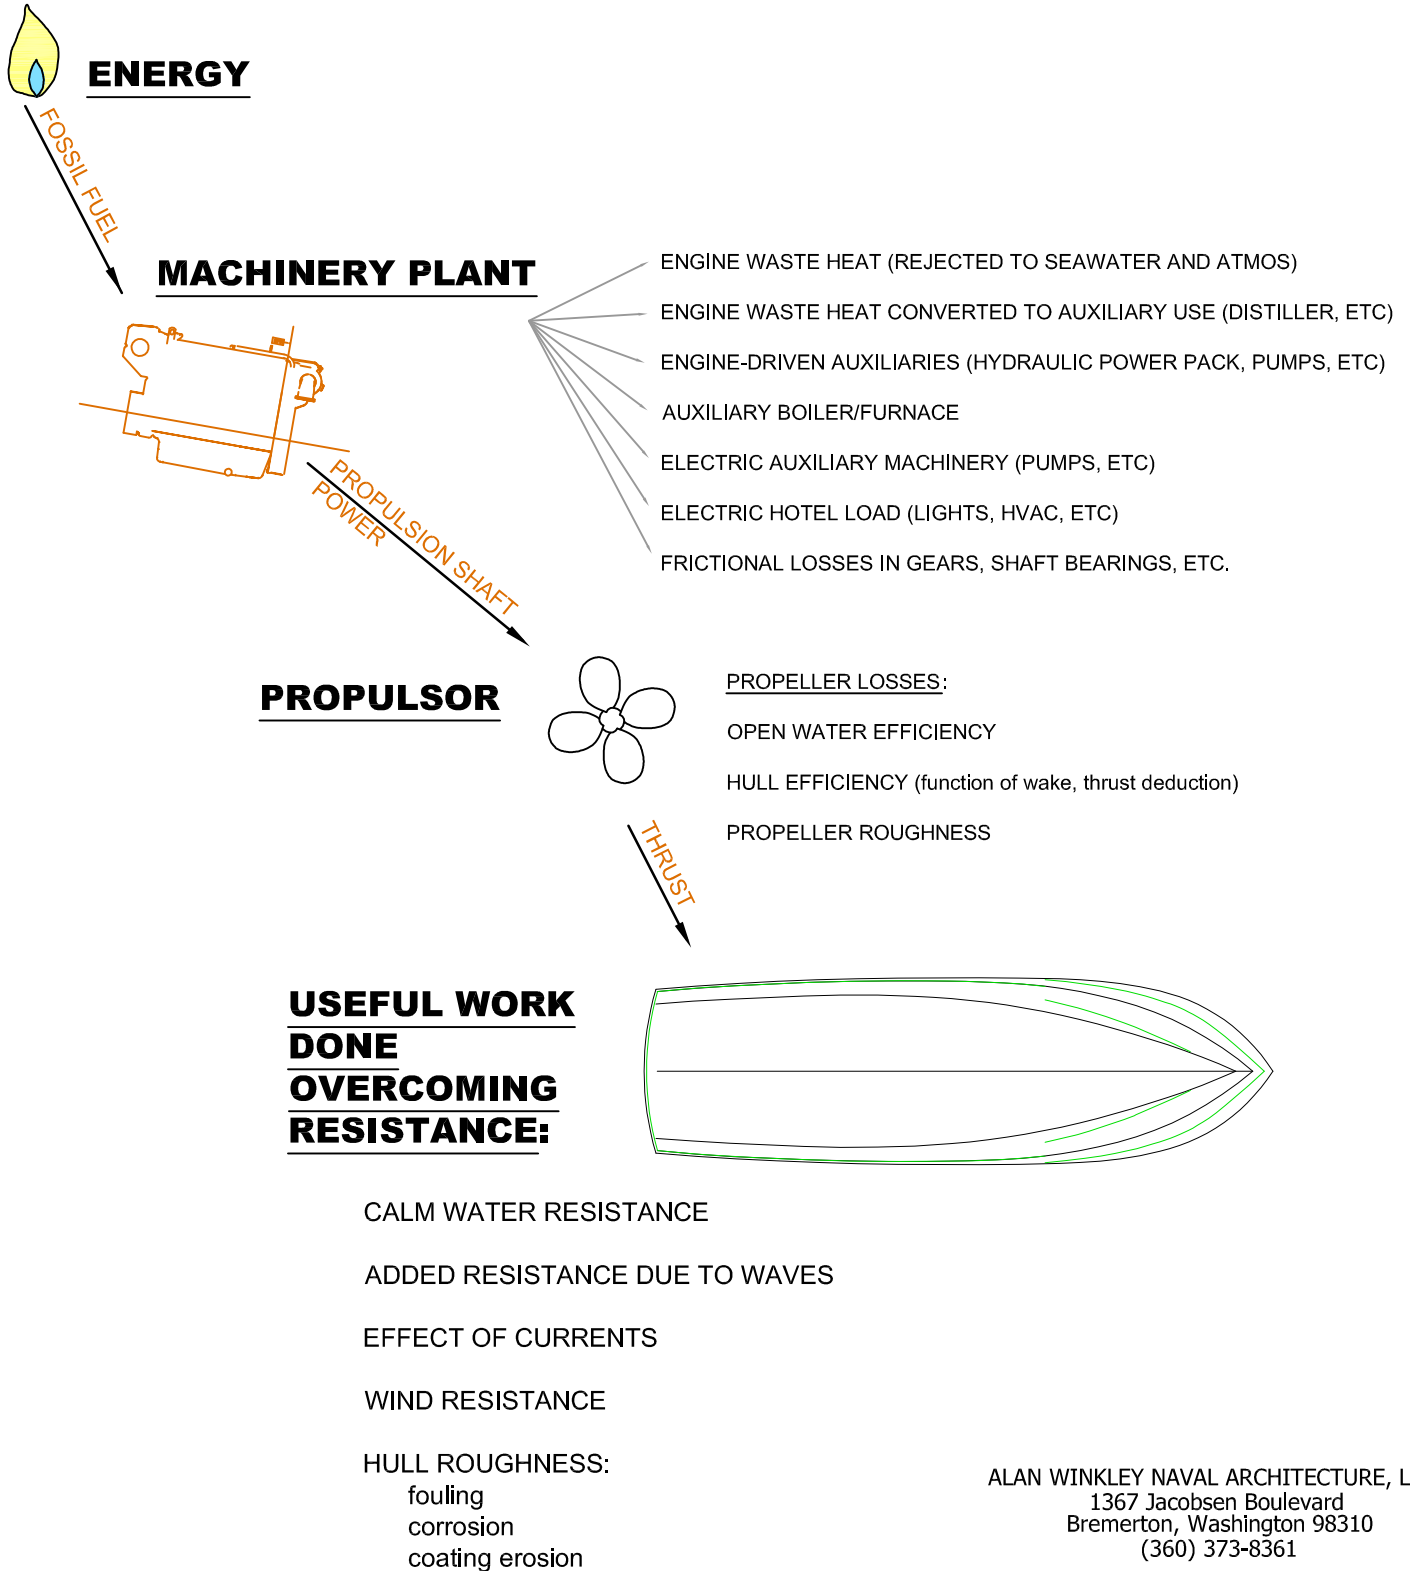

The "Fuel Chain" ... from Top to Bottom

ALAN WINKLEY NAVAL ARCHITECTURE, LLC
 1367 Jacobsen Boulevard
 Bremerton, Washington 98310
 (360) 373-8361